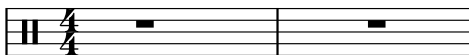

30 seconds to mars

- From Yesterday -

♩ = 135

click track

HH = hihat

OH = open hihat

CC = crash cymbal

A
HH